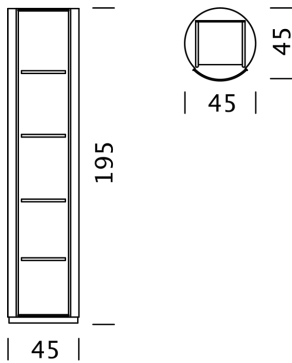

The functional wonder full of character.

woggTM

Wogg 80

Design Hans Eichenberger

Your customised furniture
Select: **Type**

MATERIAL AND TECHNICAL DATA

Body	Interior HPL/MDF
Coat	Powder-coated sheet steel
Diameter	D: 45 cm
Height	H: 195 cm
Minimum room height	H: 220 cm
Trays	Height adjustable
Load capacity	20 kg
Weight	Type 8001 and type 8002 - 55 kg

EXAMPLE FOR ORDER

Type	8001	ART. NO.	8001
Body	Black		11
Coat	Olive		26
Order number			80011126

COLLECTIONS

[Type 8001](#) (p.381)

[Type 8002](#) (p.382)

Wogg 80

Design Hans Eichenberger

TYPE 8001 | H: 195 cm

[back](#)

[Overview](#)

CONFIGURING FURNITURE (sample order number 80011126)

Type

DxH 45 x 195 cm
(4 x height-adjustable shelves)

Item no.
8001

€ excl. VAT
2'999.-

Body

21
22
23
24
25
26
27
28
29

Wogg 80

Design Hans Eichenberger

TYPE 8002 | H: 195 cm

[back](#)

[Overview](#)

CONFIGURING FURNITURE (sample order number 80021126)

Type