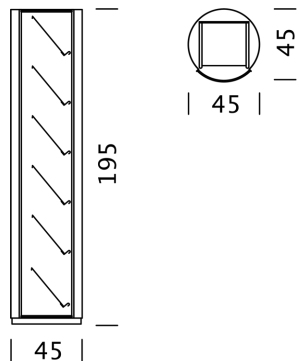

The functional wonder full of character.

woggTM

Wogg 80

Design Hans Eichenberger

Your customised furniture
Select: **Type**

MATERIAL AND TECHNICAL DATA

Body	Interior HPL/MDF
Coat	Powder-coated sheet steel
Diameter	D: 45 cm
Height	H: 195 cm
Minimum room height	H: 220 cm
Trays	Height adjustable
Load capacity	20 kg
Weight	Type 8001 and type 8002 - 55 kg

[back](#)

[Overview](#)

CONFIGURING FURNITURE (sample order number 80011126)

Type

DxH 45 x 195 cm
(4 x height-adjustable shelves)

Item no.
8001

€ excl. VAT
2'999.-

Body

21
22
23
24
25
26
27
28
29

Wogg 80

Design Hans Eichenberger

TYPE 8002 | H: 195 cm

[back](#)

[Overview](#)

CONFIGURING FURNITURE (sample order number 80021126)

Type

DxH 45 x 195 cm
(6 x sloping shelf)

Item no.
8002

€ excl. VAT
2'999.-

Body

Black HPL/MDF
White HPL/MDF

11
12

Coat

Jet Black (RAL 9005)
Traffic White (RAL 9016)
Stone Grey (NCS S 500 5-Y50R)
Morning Tea (NCS S 2005-R20B)
Saffron (NCS S 356 0-R)
Olive (NCS S6020-G70Y)
Sky Blue (NCS S1030-R90B)
Light Grey (NCS S-4000-N)
Gold (RAL 1036)