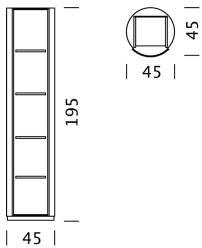

The functional wonder full of character.

woggTM

Wogg 80

Design Hans Eichenberger

Your customised furniture
Select: **Type**

MATERIAL AND TECHNICAL DATA

Body	Interior HPL/MDF
Coat	Powder-coated sheet steel
Diameter	D: 45 cm
Height	H: 195 cm
Minimum room height	H: 220 cm
Trays	Height adjustable
Load capacity	20 kg
Weight	Type 8001 and type 8002 - 55 kg

EXAMPLE FOR ORDER

Type	8001	ART. NO.	8001
Body	Black		11
Coat	Olive		26
Order number			80011126

COLLECTIONS

[Type 8001](#) (p.381)

[Type 8002](#) (p.382)

Wogg 80

Design Hans Eichenberger

TYPE 8001 | H: 195 cm

[back](#)

[Overview](#)

CONFIGURING FURNITURE (sample order number 80011126)

Type

DxH 45 x 195 cm
(4 x height-adjustable shelves)

Item no.
8001

€ excl. VAT
2'999.-

Body

21
22
23
24
25
26
27
28
29

Wogg 80

Design Hans Eichenberger

TYPE 8002 | H: 195 cm

[back](#)

[Overview](#)

CONFIGURING FURNITURE (sample order number 80021126)

Type