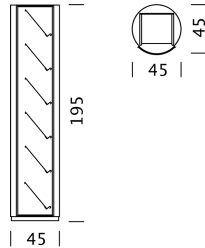

The functional wonder full of character.

woggTM

Wogg 80

Design Hans Eichenberger

Your customised furniture
Select: **Type**

MATERIAL AND TECHNICAL DATA

Body	Interior HPL/MDF
Coat	Powder-coated sheet steel
Diameter	D: 45 cm
Height	H: 195 cm
Minimum room height	H: 220 cm
Trays	Height adjustable
Load capacity	20 kg
Weight	Type 8001 and type 8002 - 55 kg

EXAMPLE FOR ORDER

Type	8001	ART. NO.	8001
Body	Black		11
Coat	Olive		26
Order number			80011126

COLLECTIONS

[Type 8001](#) (p.381)

[Type 8002](#) (p.382)

Wogg 80

Design Hans Eichenberger

TYPE 8001 | H: 195 cm

[back](#)

[Overview](#)

CONFIGURING FURNITURE (sample order number 80011126)

Type

DxH 45 x 195 cm
(4 x height-adjustable shelves)

Item no.
8001

€ excl. VAT
2'999.-

Body

21
22
23
24
25
26
27
28
29

Wogg 80

Design Hans Eichenberger

TYPE 8002 | H: 195 cm

[back](#)

[Overview](#)

CONFIGURING FURNITURE (sample order number 80021126)

Type