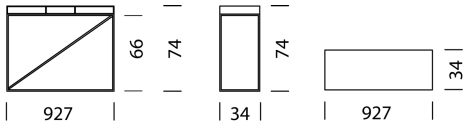

COLLECTIONS

[Type 9201](#) (p.203)