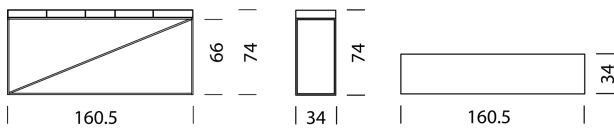

[Type 9203](#) (p.205)