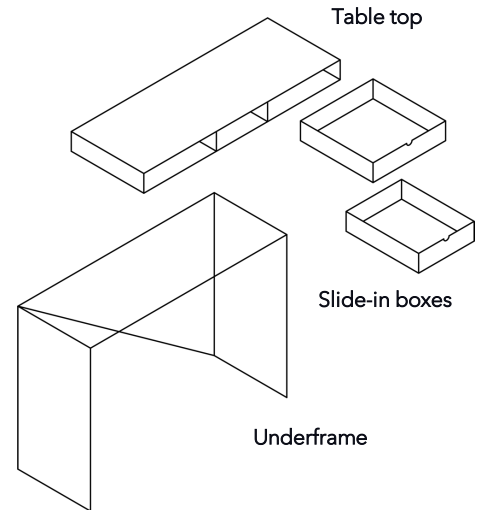

## MATERIAL AND TECHNICAL DATA

Table top	HPL
Panel thickness	5.5 cm
Height top edge	74 cm
Bottom edge height	66 cm
Slide-in boxes	Metal narrow and wide
Cable aperture	Rear wall left
Load capacity:	50 kg
Underframe	Powder-coated metal, H: 22 cm
Load capacity	10 kg
Weight	Type 9201 - 4 kg to type 9203 - 8 kg