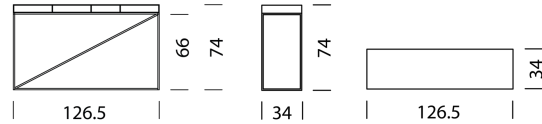

[Type 9202](#) (p.204)