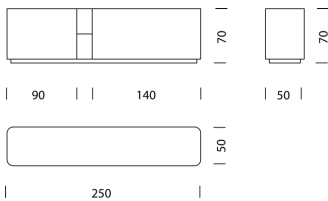

COLLECTION