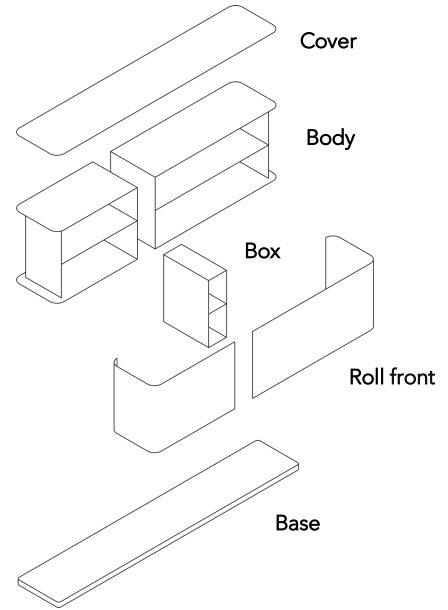

Italianità, Made in Switzerland.

woggTM

Wogg 86

Design Gabriele and Oscar Buratti

Your individual furniture
Select: **Type**

MATERIAL AND TECHNICAL DATA

Cover	Clear glass undercoated, ceramic, marble
Body	Wood-based material/HPL/MDF
Box	MDF lacquered (RAL/NCS)
Roll front	Aluminum profiles (with handle)
Base	Black wood-based material (RAL 9005; H: 5 cm)
Cable aperture	Carcass and shelves
Load capacity	50 kg
Weight	Type 8601 - 110 kg