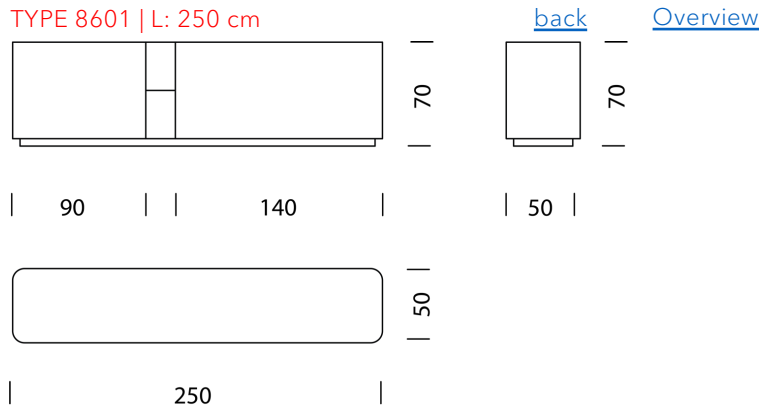

Wogg 86

Design Gabriele and Oscar Buratti

CONFIGURING FURNITURE (sample order number 860111315261)

Type

LxWxH 250 x 50 x 70 cm

(1 x unit with 1 x open box, 2 x shelf left/right height-adjustable)

Item no.
8601