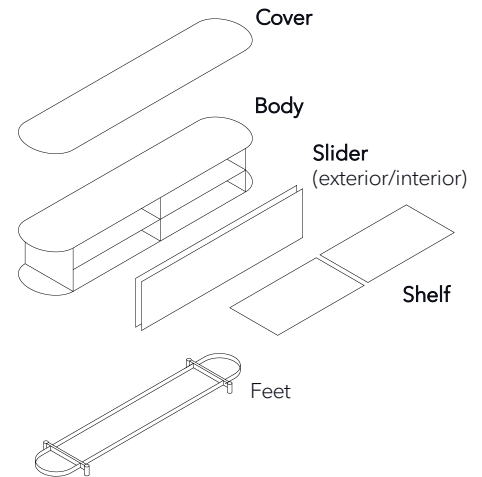

A timeless design companion for life.

woggTM

Wogg 44

Design Benny Mosimann

Your customised furniture
Select: **Type**

MATERIAL AND TECHNICAL DATA

Body	Melamine silk matt
Slider	Polypropylene
Back panel	Polypropylene
Profiles/handles	Anodised aluminium
Cover	Clear glass undercoated, ceramic, marble
Feet	H: 8 cm
Load capacity	80 kg
Weight	Type 4401 - 75 kg

Type

LxWxH 220 x 50 x 51 cm
(2 x shelf L: 87.5 cm height-adjustable)

Item no.
4401

€ excl. VAT
3'999.-

Body

Melamine silk matt black
Melamine silk matt white

11
12

Slider (outside + inside)