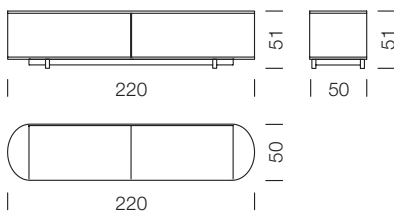

COLLECTION