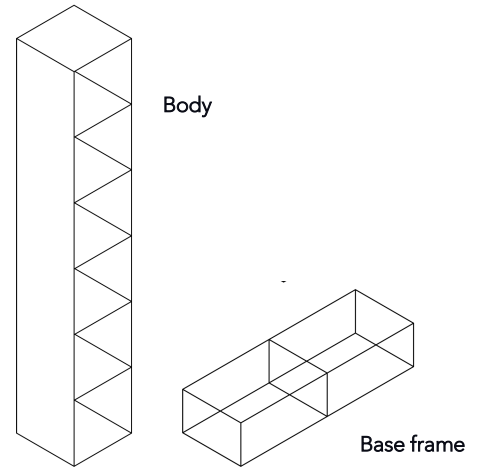

Wogg 99

Design Christophe Marchand

Your customised furniture
Select: **Type**

MATERIAL AND TECHNICAL DATA

Shelf parts	FENIX, standing or lying down
Back panel	Acrylic opal white
Subjects:	L: 34 x 34 cm (wide)
Underframe	Powder-coated metal, H: 22 cm
Load capacity	10 kg
Weight	Type 2511 - 1 kg to Type 2516 - 21 kg