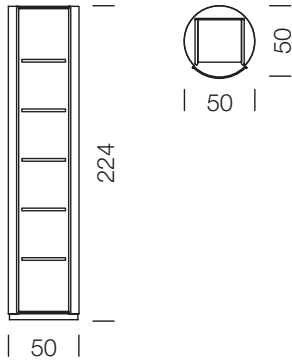

Storage space with architectural character.

woggTM

Wogg 13

Design Hans Eichenberger

Your customised furniture
Select: **Type**

MATERIAL AND TECHNICAL DATA

Body	Interior HPL/MDF
Coat	Powder-coated sheet steel
Diameter	D: 50 cm
Height	H: 224 cm
Minimum room height	H: 234 cm
Trays	Height adjustable
Load capacity	20 kg
Weight	Type 1301 to Type 1304 - 59 kg

[Type 1304](#) (p.364)

Wogg 13

Design Hans Eichenberger

TYPE 1301 | H: 224 cm

[back](#)

[Overview](#)

CONFIGURING FURNITURE (sample order number 13011126)

Type

DxH 50 x 224 cm
(5 x height-adjustable shelves)

Item no.
1301

€ excl. VAT
3'699.-

Body

Black HPL/MDF
White HPL/MDF

11
12

Coat

Jet Black (RAL 9005)
Traffic White (RAL 9016)
Stone Grey (NCS S 500 5-Y50R)
Morning Tea (NCS S 2005-R20B)
Saffron (NCS S 356 0-R)
Olive (NCS S6020-G70Y)
Sky Blue (NCS S1030-R90B)
Light Grey (NCS S-4000-N)
Gold (RAL 1036)

DxH 50 x 224 cm
(6 x slanted compartments)

Item no.
1302

€ excl. VAT
4'299.-

Body

Black HPL/MDF
White HPL/MDF

11
12

Coat

Jet Black (RAL 9005)
Traffic White (RAL 9016)
Stone Grey (NCS S 500 5-Y50R)
Morning Tea (NCS S 2005-R20B)
Saffron (NCS S 356 0-R)
Olive (NCS S6020-G70Y)
Sky Blue (NCS S1030-R90B)
Light Grey (NCS S-4000-N)
Gold (RAL 1036)