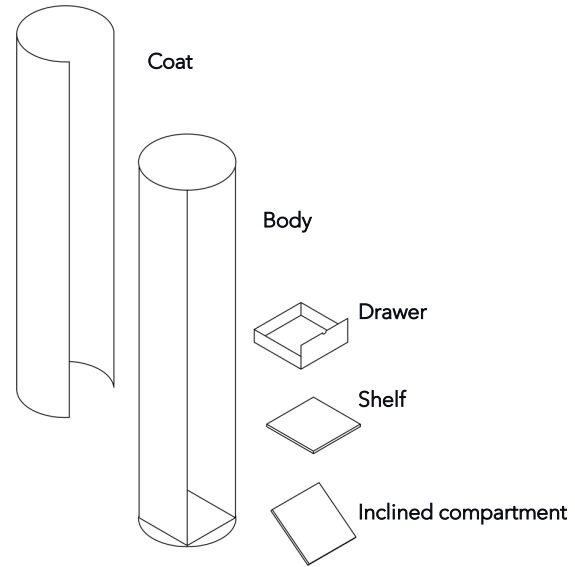

Wogg 13

Design Hans Eichenberger

Your customised furniture
Select: **Type**

MATERIAL AND TECHNICAL DATA

Body	Interior HPL/MDF
Coat	Powder-coated sheet steel
Diameter	D: 50 cm
Height	H: 224 cm
Minimum room height	H: 234 cm
Trays	Height adjustable
Load capacity	20 kg
Weight	Type 1301 to Type 1304 - 59 kg

EXAMPLE FOR ORDER

Type	1301
Body	Black
Coat	Olive
Order number	

ART. NO.

1301
11
26
13011126

COLLECTIONS