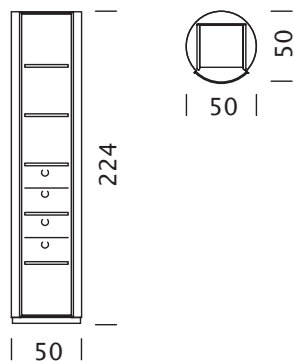

Storage space with architectural character.

woggTM

Wogg 13

Design Hans Eichenberger

Your customised furniture
Select: **Type**

MATERIAL AND TECHNICAL DATA

Body	Interior HPL/MDF
Coat	Powder-coated sheet steel
Diameter	D: 50 cm
Height	H: 224 cm
Minimum room height	H: 234 cm
Trays	Height adjustable
Load capacity	20 kg
Weight	Type 1301 to Type 1304 - 59 kg

24

25

26

27

28

29

Wogg 13

Design Hans Eichenberger

TYPE 1304 | H: 224 cm

[back](#)

[Overview](#)

CONFIGURING FURNITURE (sample order number 13041126)

Type

DxH 50 x 224 cm

(5 x shelves and 4 x drawers, fixed in the 2nd and 3rd compartment from the bottom)

Item no.