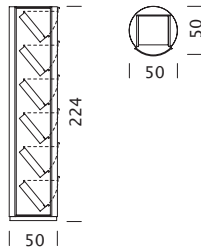

[Type 1302](#) (p.362)