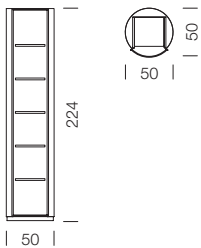

Storage space with architectural character.

woggTM

Wogg 13

Design Hans Eichenberger

Your customised furniture
Select: **Type**

MATERIAL AND TECHNICAL DATA

Body	Interior HPL/MDF
Coat	Powder-coated sheet steel
Diameter	D: 50 cm
Height	H: 224 cm
Minimum room height	H: 234 cm
Trays	Height adjustable
Load capacity	20 kg
Weight	Type 1301 to Type 1304 - 59 kg

EXAMPLE FOR ORDER

Type	1301
Body	Black
Coat	Olive
Order number	

ART. NO.

1301
11
26
13011126

COLLECTIONS

[Type 1301](#) (p.361)

[Type 1302](#) (p.362)

[Type 1303](#) (p.363)

DxH 50 x 224 cm
(5 x height-adjustable shelves)

Item no.
1301

€ excl. VAT
3'699.-

Body

Black HPL/MDF
White HPL/MDF

11
12

Coat

Jet Black (RAL 9005)
Traffic White (RAL 9016)
Stone Grey (NCS S 500 5-Y50R)
Morning Tea (NCS S 2005-R20B)
Saffron (NCS S 356 0-R)
Olive (NCS S6020-G70Y)
Sky Blue (NCS S1030-R90B)
Light Grey (NCS S-4000-N)
Gold (RAL 1036)