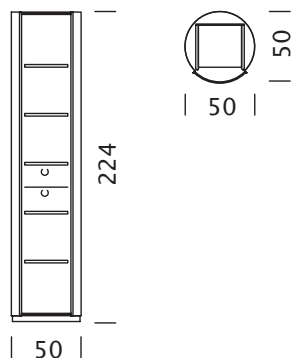

Storage space with architectural character.

woggTM

Wogg 13

Design Hans Eichenberger

Your customised furniture
Select: **Type**

MATERIAL AND TECHNICAL DATA

Body	Interior HPL/MDF
Coat	Powder-coated sheet steel
Diameter	D: 50 cm
Height	H: 224 cm
Minimum room height	H: 234 cm
Trays	Height adjustable
Load capacity	20 kg
Weight	Type 1301 to Type 1304 - 59 kg

DxH 50 x 224 cm
(6 x slanted compartments)

Item no.
1302

€ excl. VAT
4'299.-

Body

Black HPL/MDF
White HPL/MDF

11
12

Coat

Jet Black (RAL 9005)
Traffic White (RAL 9016)
Stone Grey (NCS S 500 5-Y50R)
Morning Tea (NCS S 2005-R20B)
Saffron (NCS S 356 0-R)
Olive (NCS S6020-G70Y)
Sky Blue (NCS S1030-R90B)
Light Grey (NCS S-4000-N)
Gold (RAL 1036)

21
22
23
24
25
26
27
28
29

Wogg 13

Design Hans Eichenberger

TYPE 1303 | H: 224 cm

[back](#)

[Overview](#)

CONFIGURING FURNITURE (sample order number 13031126)

Type

DxH 50 x 224 cm

(5 x shelves and 2 x drawers, fixed in the 3rd compartment from the bottom)

Item no.

1303

€ excl. VAT

4'499.-

Body

Black HPL/MDF