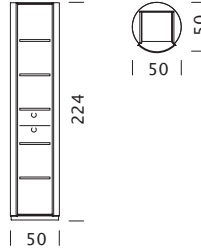

Storage space with architectural character.

woggTM

Wogg 13

Design Hans Eichenberger

Your customised furniture
Select: **Type**

MATERIAL AND TECHNICAL DATA

Body	Interior HPL/MDF
Coat	Powder-coated sheet steel
Diameter	D: 50 cm
Height	H: 224 cm
Minimum room height	H: 234 cm
Trays	Height adjustable
Load capacity	20 kg
Weight	Type 1301 to Type 1304 - 59 kg

EXAMPLE FOR ORDER

Type	1301
Body	Black
Coat	Olive
Order number	

ART. NO.

1301
11
26
13011126

COLLECTIONS

[Type 1301](#) (p.361)

[Type 1302](#) (p.362)

[Type 1303](#) (p.363)

DxH 50 x 224 cm
(5 x height-adjustable shelves)

Item no.
1301

€ excl. VAT
3'699.-

Body

Black HPL/MDF
White HPL/MDF

11
12

Coat

Jet Black (RAL 9005)
Traffic White (RAL 9016)
Stone Grey (NCS S 500 5-Y50R)
Morning Tea (NCS S 2005-R20B)
Saffron (NCS S 356 0-R)
Olive (NCS S6020-G70Y)
Sky Blue (NCS S1030-R90B)
Light Grey (NCS S-4000-N)
Gold (RAL 1036)