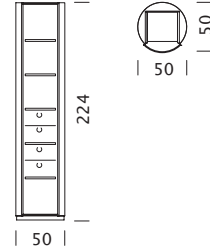

Storage space with architectural character.

woggTM

Wogg 13

Design Hans Eichenberger

Your customised furniture
Select: **Type**

MATERIAL AND TECHNICAL DATA

Body	Interior HPL/MDF
Coat	Powder-coated sheet steel
Diameter	D: 50 cm
Height	H: 224 cm
Minimum room height	H: 234 cm
Trays	Height adjustable
Load capacity	20 kg
Weight	Type 1301 to Type 1304 - 59 kg

EXAMPLE FOR ORDER

Type	1301
Body	Black
Coat	Olive
Order number	

ART. NO.

1301
11
26
13011126

COLLECTIONS

[Type 1301](#) (p.361)

[Type 1302](#) (p.362)

[Type 1303](#) (p.363)

[Type 1304](#) (p.364)

Wogg 13

Design Hans Eichenberger

TYPE 1301 | H: 224 cm

[back](#)

[Overview](#)

CONFIGURING FURNITURE (sample order number 13011126)

Type

DxH 50 x 224 cm
(5 x height-adjustable shelves)

Item no.
1301

€ excl. VAT
3'699.-

Body

Black HPL/MDF
White HPL/MDF

11
12

Coat

Jet Black (RAL 9005)
Traffic White (RAL 9016)
Stone Grey (NCS S 500 5-Y50R)
Morning Tea (NCS S 2005-R20B)
Saffron (NCS S 356 0-R)
Olive (NCS S6020-G70Y)
Sky Blue (NCS S1030-R90B)
Light Grey (NCS S-4000-N)
Gold (RAL 1036)