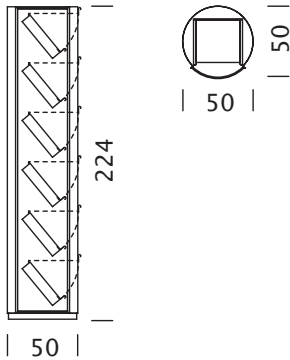

Storage space with architectural character.

woggTM

Wogg 13

Design Hans Eichenberger

Your customised furniture
Select: **Type**

MATERIAL AND TECHNICAL DATA

Body	Interior HPL/MDF
Coat	Powder-coated sheet steel
Diameter	D: 50 cm
Height	H: 224 cm
Minimum room height	H: 234 cm
Trays	Height adjustable
Load capacity	20 kg
Weight	Type 1301 to Type 1304 - 59 kg

DxH 50 x 224 cm
(5 x height-adjustable shelves)

Item no.
1301

€ excl. VAT
3'699.-

Body

Black HPL/MDF
White HPL/MDF

11
12

Coat

Jet Black (RAL 9005)
Traffic White (RAL 9016)
Stone Grey (NCS S 500 5-Y50R)
Morning Tea (NCS S 2005-R20B)
Saffron (NCS S 356 0-R)
Olive (NCS S6020-G70Y)
Sky Blue (NCS S1030-R90B)
Light Grey (NCS S-4000-N)
Gold (RAL 1036)

21
22
23
24
25
26
27
28
29

Wogg 13

Design Hans Eichenberger

TYPE 1302 | H: 224 cm

[back](#)

[Overview](#)

CONFIGURING FURNITURE (sample order number 13021126)

Type

DxH 50 x 224 cm
(6 x slanted compartments)

Item no.
1302

€ excl. VAT
4'299.-

Body

Black HPL/MDF
White HPL/MDF

11
12

Coat

Jet Black (RAL 9005)
Traffic White (RAL 9016)
Stone Grey (NCS S 500 5-Y50R)
Morning Tea (NCS S 2005-R20B)
Saffron (NCS S 356 0-R)
Olive (NCS S6020-G70Y)
Sky Blue (NCS S1030-R90B)
Light Grey (NCS S-4000-N)
Gold (RAL 1036)