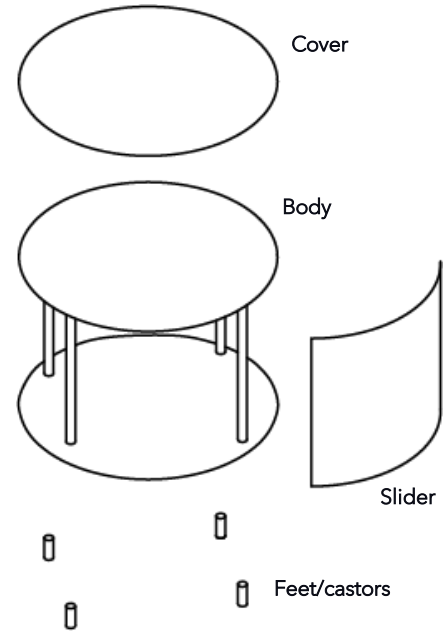

Wogg 95

Design Benny Mosimann

Your customised furniture
Select: **Type**

MATERIAL AND TECHNICAL DATA

Body	Melamine silk matt
Diameter	D: 40 cm
Slider	Oak veneer
Back panel	Polypropylene
Profiles/handles	Anodised aluminium
Cover	Oak veneer, clear glass lacquered underneath,
Feet/castors	ceramic, marble
Load capacity	H: 6.5 cm
Weight	50 kg
	Type 9501 - 13 kg to Type 9509 - 57 kg

EXAMPLE FOR ORDER

		ART. NO.
Type	9501	9501
Body	Black	11
Slider	Black oak veneer	21
Profiles/handles	Noir Satiné anodised	32
Cover	Nero Marquina marble	51
Feet	H: 6.5 cm	68
Order number		95011121325168

COLLECTIONS

According to your ideas
designed and individualised arrangement.

[Type 9509](#) (p.341)