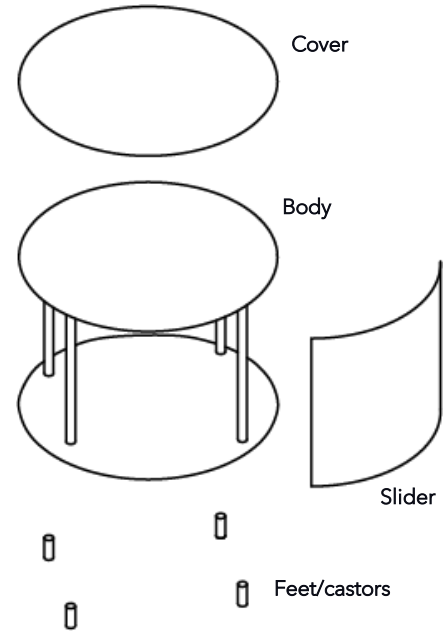

Wogg 95

Design Benny Mosimann

Your customised furniture
Select: **Type**

MATERIAL AND TECHNICAL DATA

Body	Melamine silk matt
Diameter	D: 50 cm
Slider	Oak veneer
Back panel	Polypropylene
Profiles/handles	Anodised aluminium
Cover	Clear glass undercoated, ceramic, marble
Feet	H: 6.5 cm
Load capacity	50 kg
Weight	Type 9511 - 13 kg to Type 9519 - 57 kg

EXAMPLE FOR ORDER

		ART. NO.
Type	9511	9511
Body	Black	11
Slider	Black oak veneer	21
Profiles/handles	Noir Satiné anodised	32
Cover	Nero Marquina marble	51
Feet	H: 6.5 cm	68
Order number	95111121325168