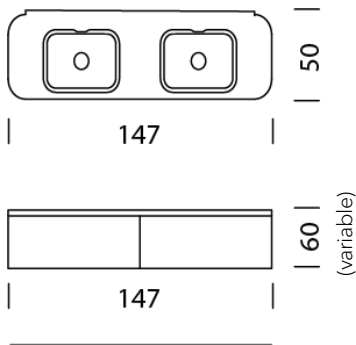

H: 25 cm outer dimension, H: 17.2 cm inner dimension

21

H: 34 cm external dimension, H: 26.2 cm internal dimension

22

+ 279.-

H: 41 cm external dimension, H: 33.2 cm internal dimension

23

+ 649.-

[Overview](#)

CONFIGURING FURNITURE (sample order number 1000711213252)

Type

LxWxH 147 x 50 x 25 - 60 cm

(1 x shelf L: 50 cm and 1 x shelf L: 75 cm height-adjustable on the right)

Item no.
10007

€ excl. VAT
5'799.-

Body

Black HPL/MDF (with wall bracket)

11

Carcase height

H: 25 cm outer dimension, H: 17.2 cm inner dimension

21

H: 34 cm external dimension, H: 26.2 cm internal dimension

22

+ 299.-

H: 41 cm external dimension, H: 33.2 cm internal dimension

23

+ 749.-

H: 60 cm external dimension, H: 52.2 cm internal dimension

24

+ 1'699.-

Roll front (L: 262.4 x H: 20.6 cm 2-piece)