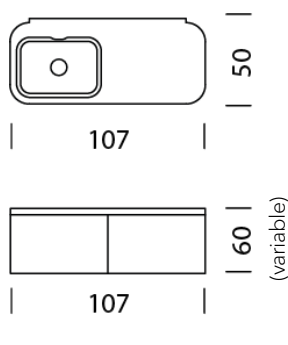

Wogg 100

Design Daniel T. Maurer and Christophe Marchand

TYPE 10004 | L: 107 cm

[back](#)

[Overview](#)

CONFIGURING FURNITURE (sample order number 1000411213252)

Type

LxWxH 107 x 50 x 25 - 60 cm

(1 x shelf L: 35 cm and 1 x shelf L: 50 cm height-adjustable on the right)

Item no.

10004

€ excl. VAT

4'199.-

Body

Black HPL/MDF (with wall bracket)

11

Carcase height

H: 25 cm outer dimension, H: 17.2 cm inner dimension

21

H: 34 cm external dimension, H: 26.2 cm internal dimension

22

+ 249.-

H: 41 cm external dimension, H: 33.2 cm internal dimension

23

+ 579.-

H: 60 cm external dimension, H: 52.2 cm internal dimension

24

+ 1'329.-

Roll front (L: 221.2 x H: 20.6 cm 2-piece)

Argent Silver (anodized inside and outside)

31

Noir Satiné (anodized inside and outside)

32

Champagne (anodized inside and outside)

33

Midnight Blue (anodized inside and outside)

34

Orange Hermès (anodized inside and outside)

35

+ 439.-

Fendy Edition (anodized inside and outside)

36

+ 399.-

Special RAL/NCS color (painted on the outside)

37

+ 439.-

Lighting

Under carcass with 2700 K LED lighting

66

+ 699.-

Under carcass with 3000 K LED lighting

67

+ 699.-