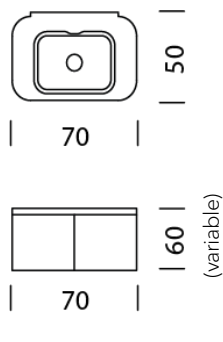

H: 25 cm outer dimension, H: 17.2 cm inner dimension

21

H: 34 cm external dimension, H: 26.2 cm internal dimension

22

+ 179.-

H: 41 cm external dimension, H: 33.2 cm internal dimension

23

+ 399.-

H: 60 cm external dimension, H: 52.2 cm internal dimension

24

+ 899.-

Roll front (L: 162.6 x H: 20.6 cm 2-piece)

Argent Silver (anodized inside and outside)

31

Noir Satiné (anodized inside and outside)

32

[Overview](#)

CONFIGURING FURNITURE (sample order number 1000211213252)

Type

LxWxH 70 x 50 x 25 - 60 cm
(1 x shelf L: 50 cm height-adjustable)

Item no.
10002

€ excl. VAT
3'299.-

Body

Black HPL/MDF (with wall bracket)

+ 229.-

H: 41 cm external dimension, H: 33.2 cm internal dimension

23

+ 549.-

H: 60 cm external dimension, H: 52.2 cm internal dimension

24

+ 1'279.-

Roll front (L: 207.4 x H: 20.6 cm 2-piece)