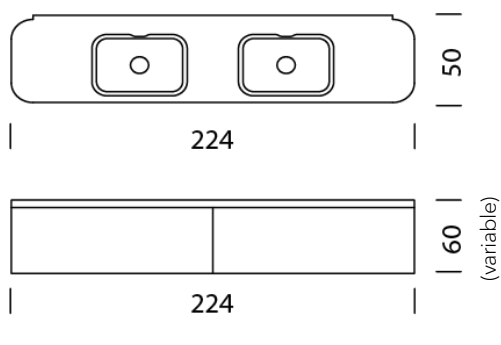

H: 34 cm external dimension, H: 26.2 cm internal dimension

22

+ 349.-

H: 41 cm external dimension, H: 33.2 cm internal dimension

23

+ 949.-

H: 60 cm external dimension, H: 52.2 cm internal dimension

24

H: 41 cm external dimension, H: 33.2 cm internal dimension

23

+ 949.-

H: 60 cm external dimension, H: 52.2 cm internal dimension

24

+ 2'229.-

Roll front (L: 310.6 x H: 20.6 cm 2-piece)

Argent Silver (anodized inside and outside)

Design Daniel T. Maurer and Christophe Marchand

TYPE 10010 | L: 224 cm

[back](#)

[Overview](#)

CONFIGURING FURNITURE (sample order number 1001011213252)

Type

LxWxH 224 x 50 x 25 - 60 cm

(1 x shelf L: 50 cm and 2 x shelf L: 75 cm height-adjustable right/left)

H: 25 cm outer dimension, H: 17.2 cm inner dimension

21

H: 34 cm external dimension, H: 26.2 cm internal dimension

22

+ 429.-

H: 41 cm external dimension, H: 33.2 cm internal dimension

23

+ 1'049.-