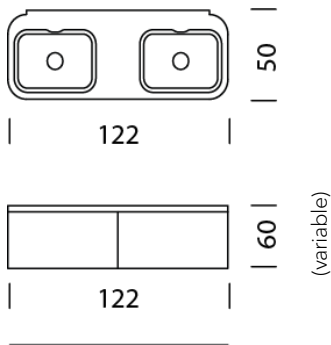

+ 229.-

H: 41 cm external dimension, H: 33.2 cm internal dimension

23

+ 549.-

H: 60 cm external dimension, H: 52.2 cm internal dimension

24

+ 1'279.-

Roll front (L: 207.4 x H: 20.6 cm 2-piece)

H: 41 cm external dimension, H: 33.2 cm internal dimension

23

+ 629.-

H: 60 cm external dimension, H: 52.2 cm internal dimension

24

+ 1'429.-

Roll front (L: 229.4 x H: 20.6 cm 2-piece)

Argent Silver (anodized inside and outside)

Design Daniel T. Maurer and Christophe Marchand

TYPE 10006 | L: 132 cm

[back](#)

[Overview](#)

CONFIGURING FURNITURE (sample order number 1000611213252)

Type

LxWxH 132 x 50 x 25 - 60 cm

(1 x shelf L: 35 cm and 1 x shelf L: 75 cm height-adjustable on the right)

H: 25 cm outer dimension, H: 17.2 cm inner dimension

21

H: 34 cm external dimension, H: 26.2 cm internal dimension

22

+ 279.-

H: 41 cm external dimension, H: 33.2 cm internal dimension

23

+ 649.-