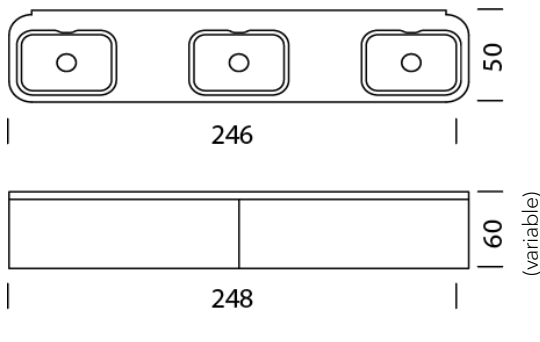

H: 25 cm outer dimension, H: 17.2 cm inner dimension

21

H: 34 cm external dimension, H: 26.2 cm internal dimension

22

+ 429.-

H: 41 cm external dimension, H: 33.2 cm internal dimension

23

+ 1'049.-

H: 60 cm external dimension, H: 52.2 cm internal dimension

24

+ 2'499.-

Roll front (L: 338.2 x H: 20.6 cm 2-piece)

Argent Silver (anodized inside and outside)

31

Noir Satiné (anodized inside and outside)

32

+ 1'299.-

Under carcass with 3000 K LED lighting

67

+ 1'299.-

Wogg 100

Design Daniel T. Maurer and Christophe Marchand

TYPE 10011 | L: 248 cm

[back](#)

[Overview](#)

CONFIGURING FURNITURE (sample order number 1001111213252)

Type

LxWxH 248 x 50 x 25 - 60 cm
(3 x shelf L: 75 cm height-adjustable)

Item no.
10011

€ excl. VAT
9'799.-

Body

Black HPL/MDF (with wall bracket)