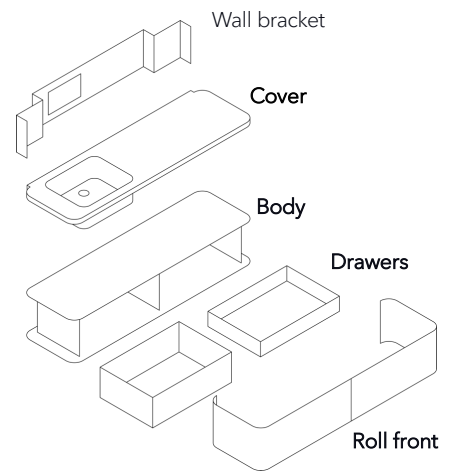

Perfect longevity guaranteed.

WOGG™

Wogg 100

Design Daniel T. Maurer and Christophe Marchand

Your individual furniture
Select: **Type**

MATERIAL AND TECHNICAL DATA

Cover	Corian H: 40 mm (incl. washbasin, excl. fittings)
Body	HPL/MDF (with wall bracket powder-coated steel RAL 9005)
Drawers	On request
Roll front	Aluminum profiles (with handle)
Cable aperture	Carcass and shelves
Load capacity	80 kg
Weight	Type 10001 - 45 kg to type 10012 - 120 kg