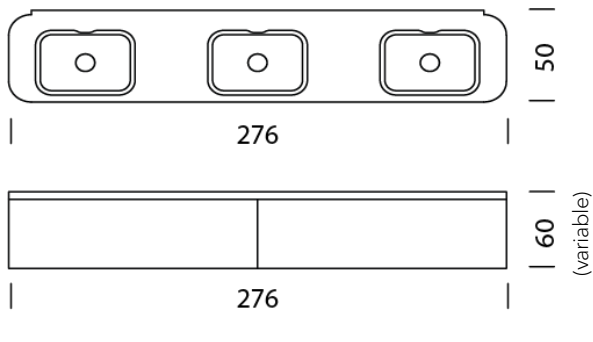

H: 25 cm outer dimension, H: 17.2 cm inner dimension

21

H: 34 cm external dimension, H: 26.2 cm internal dimension

22

+ 429.-

H: 41 cm external dimension, H: 33.2 cm internal dimension

23

+ 1'049.-

23

+ 1'149.-

H: 60 cm external dimension, H: 52.2 cm internal dimension

24

+ 2'579.-

Roll front (L: 365.6 x H: 20.6 cm 2-piece)

Argent Silver (anodized inside and outside)

31

Design Daniel T. Maurer and Christophe Marchand

TYPE 10012 | L: 276 cm

[back](#)

[Overview](#)

CONFIGURING FURNITURE (sample order number 1001211213252)

Type

LxWxH 276 x 50 x 25 - 60 cm

(2 x shelf L: 50 cm right/left and 2 x shelf L: 75 cm height-adjustable)

H: 25 cm outer dimension, H: 17.2 cm inner dimension

21

H: 34 cm external dimension, H: 26.2 cm internal dimension

22

+ 479.-

H: 41 cm external dimension, H: 33.2 cm internal dimension

23

+ 1'199.-