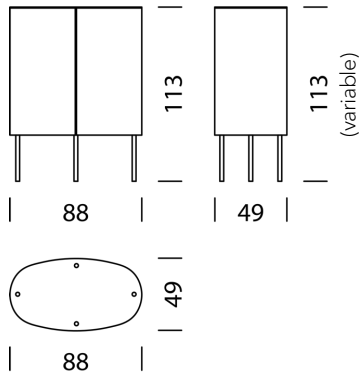

## MATERIAL AND TECHNICAL DATA

<b>Cover</b>	Clear glass undercoated, ceramic, marble
<b>Body</b>	Wood-based material/HPL/MDF
<b>Roll front</b>	Aluminum profiles (with handle)
<b>Feet (base frame)</b>	Levelable, Jet Black (RAL 9005, H: 5, 10, 20, 30 cm)
<b>Cable aperture</b>	Carcass and shelves
<b>Load capacity</b>	40 kg
<b>Weight</b>	Type 8301 - 58 kg

## COLLECTION

[Type 8301](#) (p.75)

# Wogg 83

Design Christophe Marchand

TYPE 8301 | L: 88 cm

[back](#)

[Overview](#)

**CONFIGURING FURNITURE** (sample order number 830111315263)

**Type**

LxWxH 88 x 49 x 83 - 113 cm (H: variable according to feet)  
(1 x height-adjustable shelf)