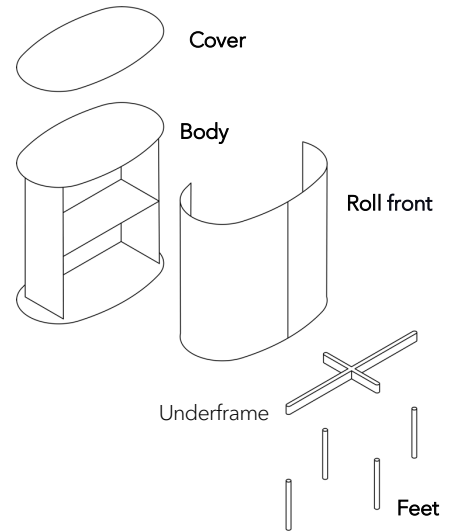

Wogg 83

Design Christophe Marchand

Your individual furniture
Select: **Type**

MATERIAL AND TECHNICAL DATA

Cover	Clear glass undercoated, ceramic, marble
Body	Wood-based material/HPL/MDF
Roll front	Aluminum profiles (with handle)
Feet (base frame)	Levelable, Jet Black (RAL 9005, H: 5, 10, 20, 30 cm)
Cable aperture	Carcass and shelves
Load capacity	40 kg
Weight	Type 8301 - 58 kg

EXAMPLE FOR ORDER

		ART. NO.
Type	8301	8301
Body	Black	11
Roll front	Noir Satiné (anodized)	32
Cover	Bianco Carrara marble	52
Feet	5 cm	63
Order number		830111325263

COLLECTION

[Type 8301](#) (p.75)