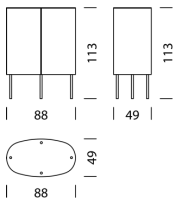

COLLECTION