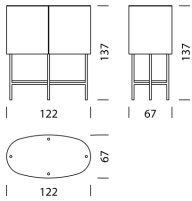

COLLECTIONS