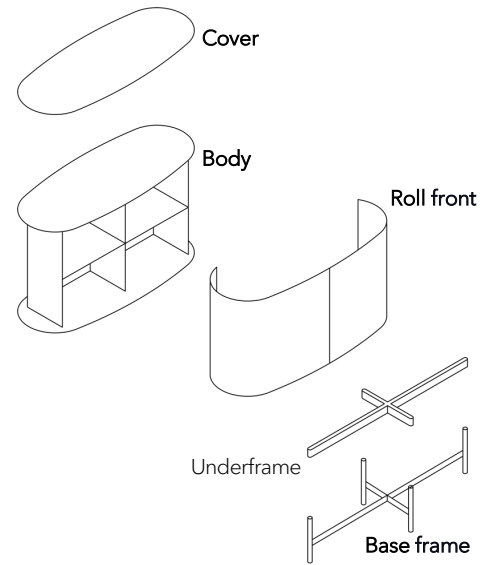

Wogg 81

Design Christophe Marchand

Your customised furniture
Select: **Type**

MATERIAL AND TECHNICAL DATA

Cover	Clear glass undercoated, ceramic, marble
Body	Wood-based material/HPL/MDF
Roll front	Aluminium profiles (with handle)
Base frame	H: 68 cm, Jet Black (RAL 9005, with base frame)
Cable aperture	Carcass and shelves
Load capacity	40 kg
Weight	Type 8101 - 90 kg

EXAMPLE FOR ORDER

		ART. NO.
Type	8101	8101
Body	Black	11
Roll front	Noir Satiné (anodised)	32
Cover	Bianco Carrara marble	52
Base frame	68 cm	63
Order number		810111325263

COLLECTIONS

[Type 8101](#) (p.59)