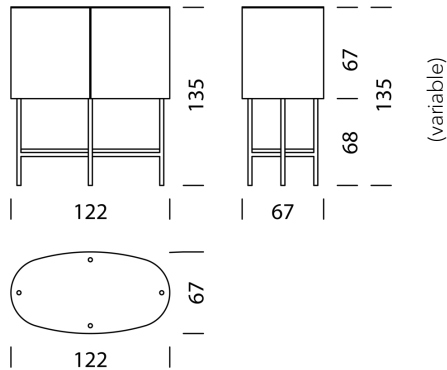

## MATERIAL AND TECHNICAL DATA

<b>Cover</b>	Clear glass undercoated, ceramic, marble
<b>Body</b>	Wood-based material/HPL/MDF
<b>Roll front</b>	Aluminium profiles (with handle)
<b>Base frame</b>	H: 68 cm, Jet Black (RAL 9005, with base frame)
<b>Cable aperture</b>	Carcass and shelves
<b>Load capacity</b>	40 kg
<b>Weight</b>	Type 8101 - 90 kg

# Wogg 81

Design Christophe Marchand

TYPE 8101 | L: 122 cm

[back](#)

[Overview](#)

**CONFIGURING FURNITURE** (sample order number 810111315263)

## Type

LxWxH 122 x 67 x 135 cmk  
(1 x fixed center panel, 2 x height-adjustable shelf left/right)

Item no.  
8101

€ excl. VAT  
2'699.-