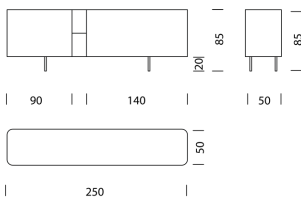

COLLECTION