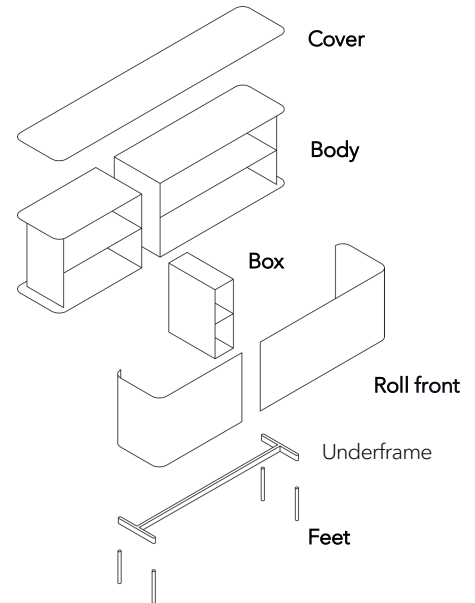

Timeless sophistication and grace.

woggTM

Wogg 88

Design Gabriele and Oscar Buratti

Your individual furniture
Select: **Type**

MATERIAL AND TECHNICAL DATA

Cover	Clear glass undercoated, ceramic, marble
Body	Wood-based material/HPL/MDF
Box	MDF lacquered (RAL/NCS)
Roll front	Aluminum profiles (with handle)
Feet (base frame)	Levelable, Jet Black (RAL 9005, H: 5, 10, 20, 30 cm)
Cable aperture	Carcass and shelves
Load capacity	50 kg
Weight	Type 8801 - 110 kg

Wogg 88

Design Gabriele and Oscar Buratti

TYPE 8801 | L: 250 cm

CONFIGURING FURNITURE (sample order number 880111315265)

Type

LxWxH 250 x 50 x 85 cm

(1 x unit with 1 x open box, 2 x shelf left/right height-adjustable)