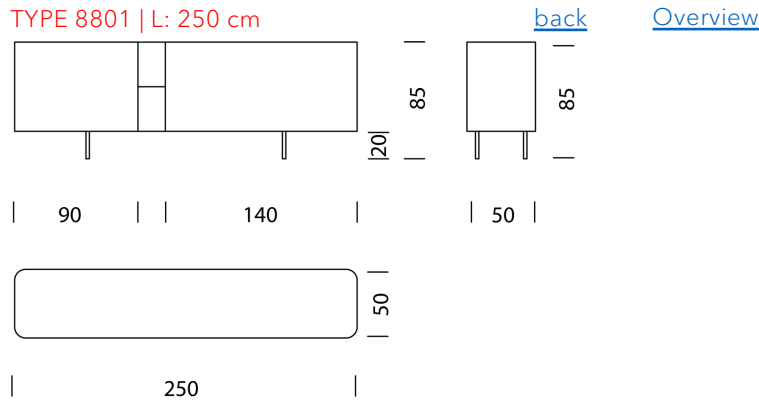

EXAMPLE FOR ORDER

		ART. NO.
Type	8801	8801
Body/box	Black/MDF (RAL/NCS)	11
Roll front	Noir Satiné (anodized)	32
Cover	Bianco Carrara marble	52
Feet	5 cm	65
Order number		880111325265

COLLECTION

[Type 8801](#) (p.91)

Wogg 88

Design Gabriele and Oscar Buratti

TYPE 8801 | L: 250 cm

CONFIGURING FURNITURE (sample order number 880111315265)

Type

LxWxH 250 x 50 x 85 cm

(1 x unit with 1 x open box, 2 x shelf left/right height-adjustable)