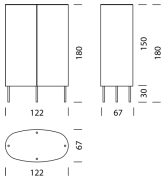

Beauty redefined.

woggTM

Wogg 79

Design Christophe Marchand

Your individual furniture
Select: **Type**

MATERIAL AND TECHNICAL DATA

Cover	Clear glass undercoated, ceramic, marble
Body	Wood-based material/HPL/MDF
Roll front	Aluminum profiles (with handle)
Feet (base frame)	Levelable, Jet Black (RAL 9005, H: 5, 10, 20, 30 cm)
Cable aperture	Carcass and shelves
Load capacity	40 kg
Weight	Type 7901 - 115 kg to Type 7902 - 120 kg

EXAMPLE FOR ORDER

		ART. NO.
Type	7901	7901
Body	Black	11
Roll front	Noir Satiné (anodized)	32
Cover	Bianco Carrara marble	52
Feet	5 cm	63
Order number		790111325263

COLLECTIONS

[Type 7901](#) (p.53)
(closet)

[Type 7902](#) (p.54)
(cupboard)

Wogg 79

Design Christophe Marchand

TYPE 7901 | L: 122 cm (closet)

[back](#)

[Overview](#)

CONFIGURING FURNITURE (sample order number 790111315263)

Type

LxWxH 122 x 67 x 150 - 180 cm

(1 x fixed top shelf with center panel, 1 x clothes stand, 2 x hooks for jackets etc.)

Item no.

7901

€ excl. VAT

4'799.-

Body

Black HPL/MDF