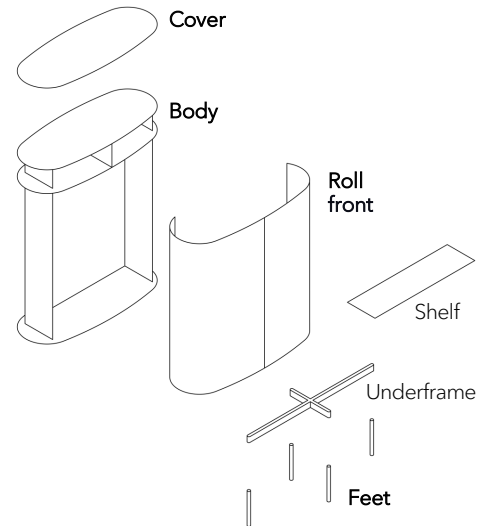

Wogg 79

Design Christophe Marchand

Your individual furniture
Select: **Type**

MATERIAL AND TECHNICAL DATA

Cover	Clear glass undercoated, ceramic, marble
Body	Wood-based material/HPL/MDF
Roll front	Aluminum profiles (with handle)
Feet (base frame)	Levelable, Jet Black (RAL 9005, H: 5, 10, 20, 30 cm)
Cable aperture	Carcass and shelves
Load capacity	40 kg
Weight	Type 7901 - 115 kg to Type 7902 - 120 kg

EXAMPLE FOR ORDER

		ART. NO.
Type	7901	7901
Body	Black	11
Roll front	Noir Satiné (anodized)	32
Cover	Bianco Carrara marble	52
Feet	5 cm	63
Order number		790111325263

COLLECTIONS