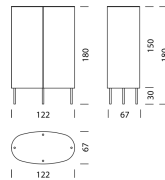

Beauty redefined.

woggTM

Wogg 79

Design Christophe Marchand

Your individual furniture
Select: **Type**

MATERIAL AND TECHNICAL DATA

Cover	Clear glass undercoated, ceramic, marble
Body	Wood-based material/HPL/MDF
Roll front	Aluminum profiles (with handle)
Feet (base frame)	Levelable, Jet Black (RAL 9005, H: 5, 10, 20, 30 cm)
Cable aperture	Carcass and shelves
Load capacity	40 kg
Weight	Type 7901 - 115 kg to Type 7902 - 120 kg

EXAMPLE FOR ORDER

		ART. NO.
Type	7901	7901
Body	Black	11
Roll front	Noir Satiné (anodized)	32
Cover	Bianco Carrara marble	52
Feet	5 cm	63
Order number		790111325263

COLLECTIONS

[Type 7901](#) (p.53)
(closet)

[Type 7902](#) (p.54)
(cupboard)

Wogg 79

Design Christophe Marchand

TYPE 7901 | L: 122 cm (closet)

[back](#)

[Overview](#)

CONFIGURING FURNITURE (sample order number 790111315263)

Type

LxWxH 122 x 67 x 150 - 180 cm

(1 x fixed top shelf with center panel, 1 x clothes stand, 2 x hooks for jackets etc.)

Item no.

7901

€ excl. VAT

4'799.-

Body

Black HPL/MDF