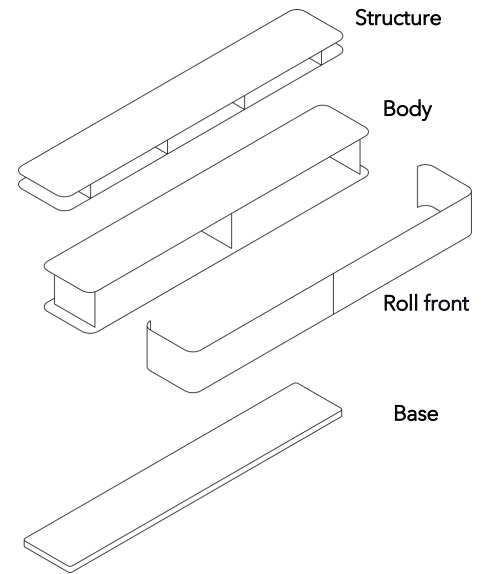

Wogg 85

Design Gabriele and Oscar Buratti

Your individual furniture
Select: **Type**

MATERIAL AND TECHNICAL DATA

Structure	MDF lacquered (RAL/NCS)
Body	Wood-based material/HPL/MDF
Roll front	Aluminum profiles (with handle)
Base	Black wood-based material (RAL 9005, H: 5 cm)
Cable aperture	Carcass and shelves
Load capacity	50 kg
Weight	Type 8501 - 120 kg

EXAMPLE FOR ORDER

		ART. NO.
Type	8501	8501
Body/structure	Black/MDF (RAL/NCS)	11
Roll front	Noir Satiné (anodized)	32
Base	Black	61
Order number		850111325261