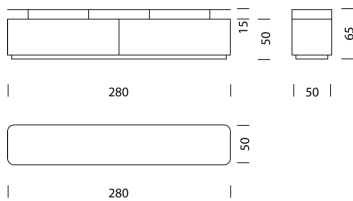

COLLECTION