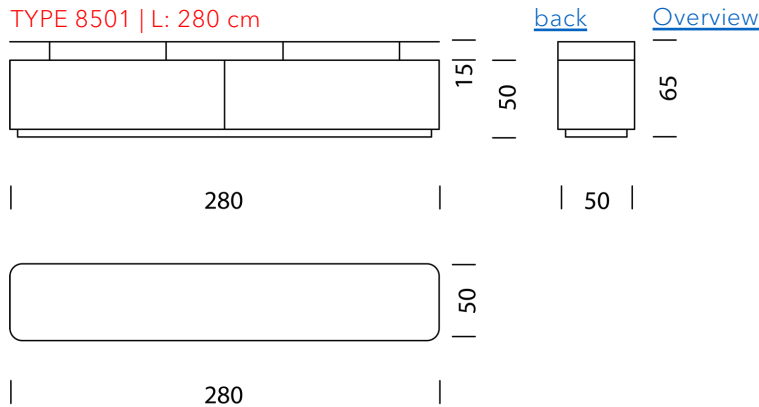

Wogg 85

Design Gabriele and Oscar Buratti

CONFIGURING FURNITURE (sample order number 850111315261)

Type

LxWxH 280 x 50 x 65 cm
(3 x height-adjustable shelf)

Item no.
8501

€ excl. VAT
8'499.-

Body/structure

Black wood-based material / structure: MDF lacquered (RAL/NCS colors)

11

Roll front (L: 393.2 x H: 45.0 cm 2-piece)

Argent Silver (anodized inside and outside)

31

Noir Satiné (anodized inside and outside)

32

Champagne (anodized inside and outside)

33

Midnight Blue (anodized inside and outside)

34

Orange Ermès (anodized inside and outside)

35

+ 479.-

Fendy Edition (anodized inside and outside)

36

+ 399.-

Special RAL/NCS color (painted on the outside)

37

+ 479.-

Cover

Clear glass undercoated Jet Black (RAL 9005)

43

+ 999.-

Clear glass undercoated Traffic White (RAL 9016)

44

+ 999.-

Ceramic Azalai Negro (frosted)

45

+ 2'579.-

Ceramic Super Bianco (frosted)

46

+ 2'579.-

Ceramic Rosso Travertine (matt)

47

+ 2'579.-

Ceramic Verde Aver (frosted)

48

+ 2'579.-

Ceramic Umbra Marron (textured)

49

+ 2'579.-

Ceramic Gris Pulido (frosted)

50

+ 2'579.-

Nero Marquina marble (matt)

51

+ 5'379.-

Bianco Carrara marble (matt)

52

+ 5'379.-

Rosso Lavanto marble (matt)

53

+ 5'379.-

Marble Verde Spluga (frosted)

54

+ 5'379.-

Feet

5 cm plinth

65

5 cm base with 2700 K LED lighting

66

+ 1'499.-

5 cm base with 3000 K LED lighting

67

+ 1'499.-