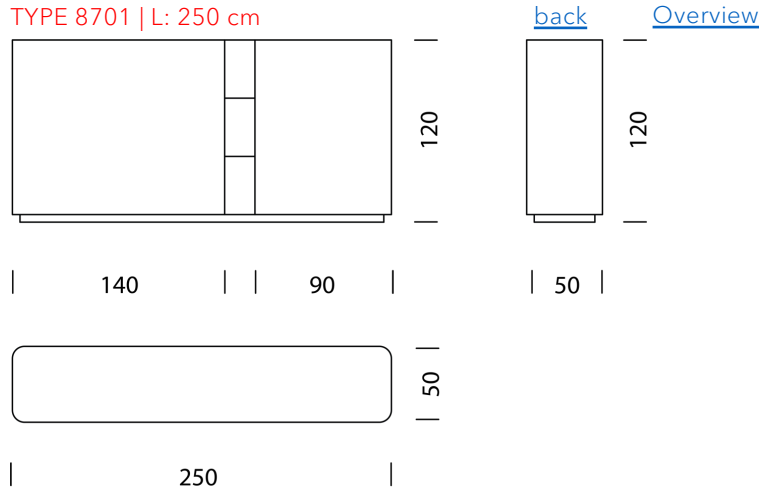

Wogg 87

Design Gabriele and Oscar Buratti

CONFIGURING FURNITURE (sample order number 870111315261)

Type

LxWxH 250 x 50 x 120 cm

(1 x unit with 1 x open box, 2 x shelf left/right height-adjustable)

Item no.
8701