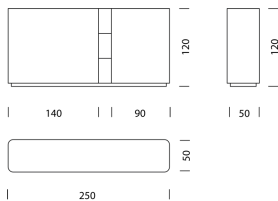

COLLECTION