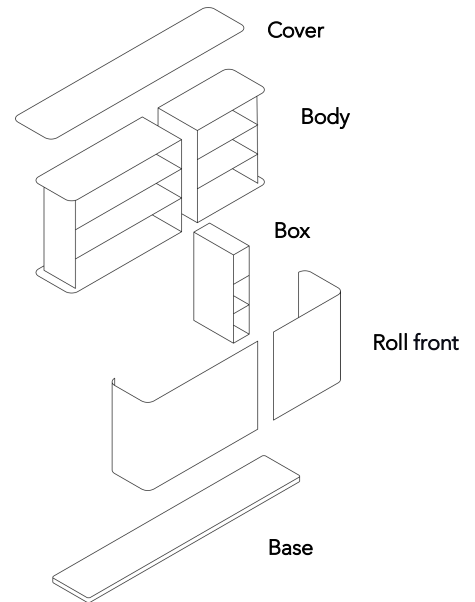

Aesthetics that enchant.

woggTM

Wogg 87

Design Gabriele and Oscar Buratti

Your individual furniture
Select: **Type**

MATERIAL AND TECHNICAL DATA

Cover	Clear glass undercoated, ceramic, marble
Body	Wood-based material/HPL/MDF
Box	MDF lacquered (RAL/NCS)
Roll front	Aluminum profiles (with handle)
Base	Black wood-based material (RAL 9005, H: 5 cm)
Cable aperture	Carcass and shelves
Load capacity	50 kg
Weight	Type 8701 - 100 kg