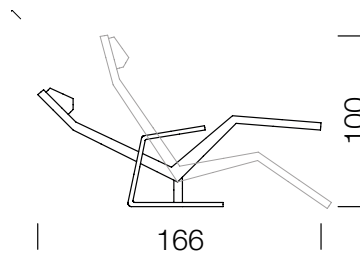

A legend of relaxation.

WOGG™

Wogg 72

Design Christophe Marchand

Your customised furniture
Select: **Type**

MATERIAL AND TECHNICAL DATA

Reference	Soff, leather
Underframe	Metal
Adjustment	Stepless, without lever or gas spring
Headrest	Magnetically infinitely adjustable
Weight	Type 7201 - 34 kg to Type 7232 - 34 kg

EXAMPLE FOR ORDER

Reference	7208
Frame	Chrome-plated
Order number	

ART. NO.

7208
12
720812

COLLECTIONS

[Type 7201 - Type 7212](#) (fabric, p.391)

[Type 7221 - Type 7232](#) (Leather, p.392)

Wogg 72

Design Christophe Marchand

TYPE 7201 - 7212 | H: 100 cm

[back](#)

[Overview](#)

CONFIGURING FURNITURE (sample order number 720812)

Fabric type

Rye white grey	
Rye dark grey	
Rye light grey	
Topia Paltin	
Credo Pepper	
Credo Snow	
Topia Ebony	
Credo Black	
Lano Blue Grey	
Bonus dark grey	
Bonus light grey	
Customer request Fabric requirement 3.1 running metres	