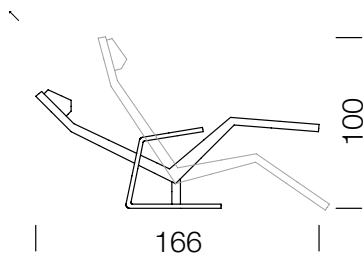

A legend of relaxation.

WOGG™

Wogg 72

Design Christophe Marchand

Your customised furniture
Select: **Type**

MATERIAL AND TECHNICAL DATA

Reference	Soff, leather
Underframe	Metal
Adjustment	Stepless, without lever or gas spring
Headrest	Magnetically infinitely adjustable
Weight	Type 7201 - 34 kg to Type 7232 - 34 kg

EXAMPLE FOR ORDER

Reference	7208
Frame	Chrome-plated
Order number	

ART. NO.

7208
12
720812

COLLECTIONS

[Type 7201 - Type 7212](#) (fabric, p.391)

[Type 7221 - Type 7232](#) (Leather, p.392)

Wogg 72

Design Christophe Marchand

TYPE 7201 - 7212 | H: 100 cm

[back](#)

[Overview](#)

CONFIGURING FURNITURE (sample order number 720812)

Fabric type

Rye white grey	
Rye dark grey	
Rye light grey	
Topia Paltin	
Credo Pepper	
Credo Snow	
Topia Ebony	
Credo Black	
Lano Blue Grey	
Bonus dark grey	
Bonus light grey	
Customer request Fabric requirement 3.1 running metres	