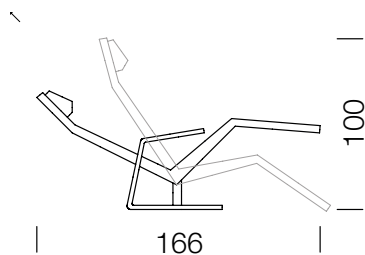

Design Christophe Marchand

TYPE 7201 - 7212 | H: 100 cm

[back](#)

[Overview](#)

CONFIGURING FURNITURE (sample order number 720812)

Fabric type

Rye white grey	
Rye dark grey	
Rye light grey	
Topia Paltin	
Credo Pepper	
Credo Snow	
Topia Ebony	
Credo Black	
Lano Blue Grey	
Bonus dark grey	
Bonus light grey	
Customer request Fabric requirement 3.1 running metres	

Wogg 72

Design Christophe Marchand

TYPE 7221 - 7232 | H: 100 cm

[back](#)

[Overview](#)

CONFIGURING FURNITURE (sample order number 722812)

Type leather

- Rye white grey
- Rye dark grey
- Rye light grey
- Topia Paltin
- Credo Pepper
- Credo Snow
- Topia Ebony
- Credo Black
- Lano Blue Grey
- Bonus dark grey
- Bonus light grey
- Customer request leather requirements 4.3 m2