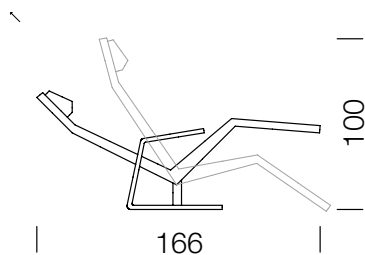

A legend of relaxation.

WOGG™

Wogg 72

Design Christophe Marchand

Your customised furniture
Select: **Type**

MATERIAL AND TECHNICAL DATA

Reference	Soff, leather
Underframe	Metal
Adjustment	Stepless, without lever or gas spring
Headrest	Magnetically infinitely adjustable
Weight	Type 7201 - 34 kg to Type 7232 - 34 kg

EXAMPLE FOR ORDER

Reference	7208
Frame	Chrome-plated
Order number	

ART. NO.

7208
12
720812

COLLECTIONS

[Type 7201 - Type 7212](#) (fabric, p.391)

[Type 7221 - Type 7232](#) (Leather, p.392)

Wogg 72

Design Christophe Marchand

TYPE 7201 - 7212 | H: 100 cm

[back](#)

[Overview](#)

CONFIGURING FURNITURE (sample order number 720812)

Fabric type

Rye white grey	
Rye dark grey	
Rye light grey	
Topia Paltin	
Credo Pepper	
Credo Snow	
Topia Ebony	
Credo Black	
Lano Blue Grey	
Bonus dark grey	
Bonus light grey	
Customer request Fabric requirement 3.1 running metres	