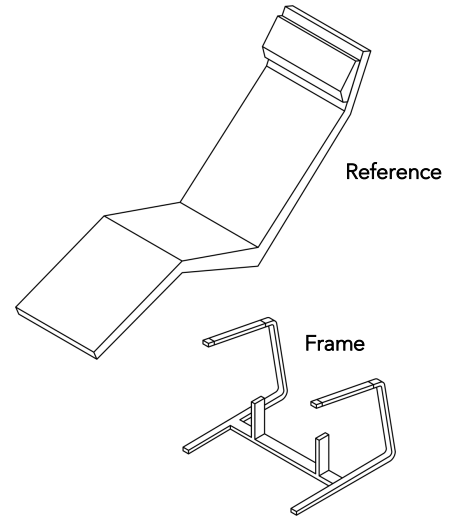

A legend of relaxation.

WOGG™

Wogg 72

Design Christophe Marchand

Your customised furniture
Select: **Type**

MATERIAL AND TECHNICAL DATA

Reference	Soff, leather
Underframe	Metal
Adjustment	Stepless, without lever or gas spring
Headrest	Magnetically infinitely adjustable
Weight	Type 7201 - 34 kg to Type 7232 - 34 kg